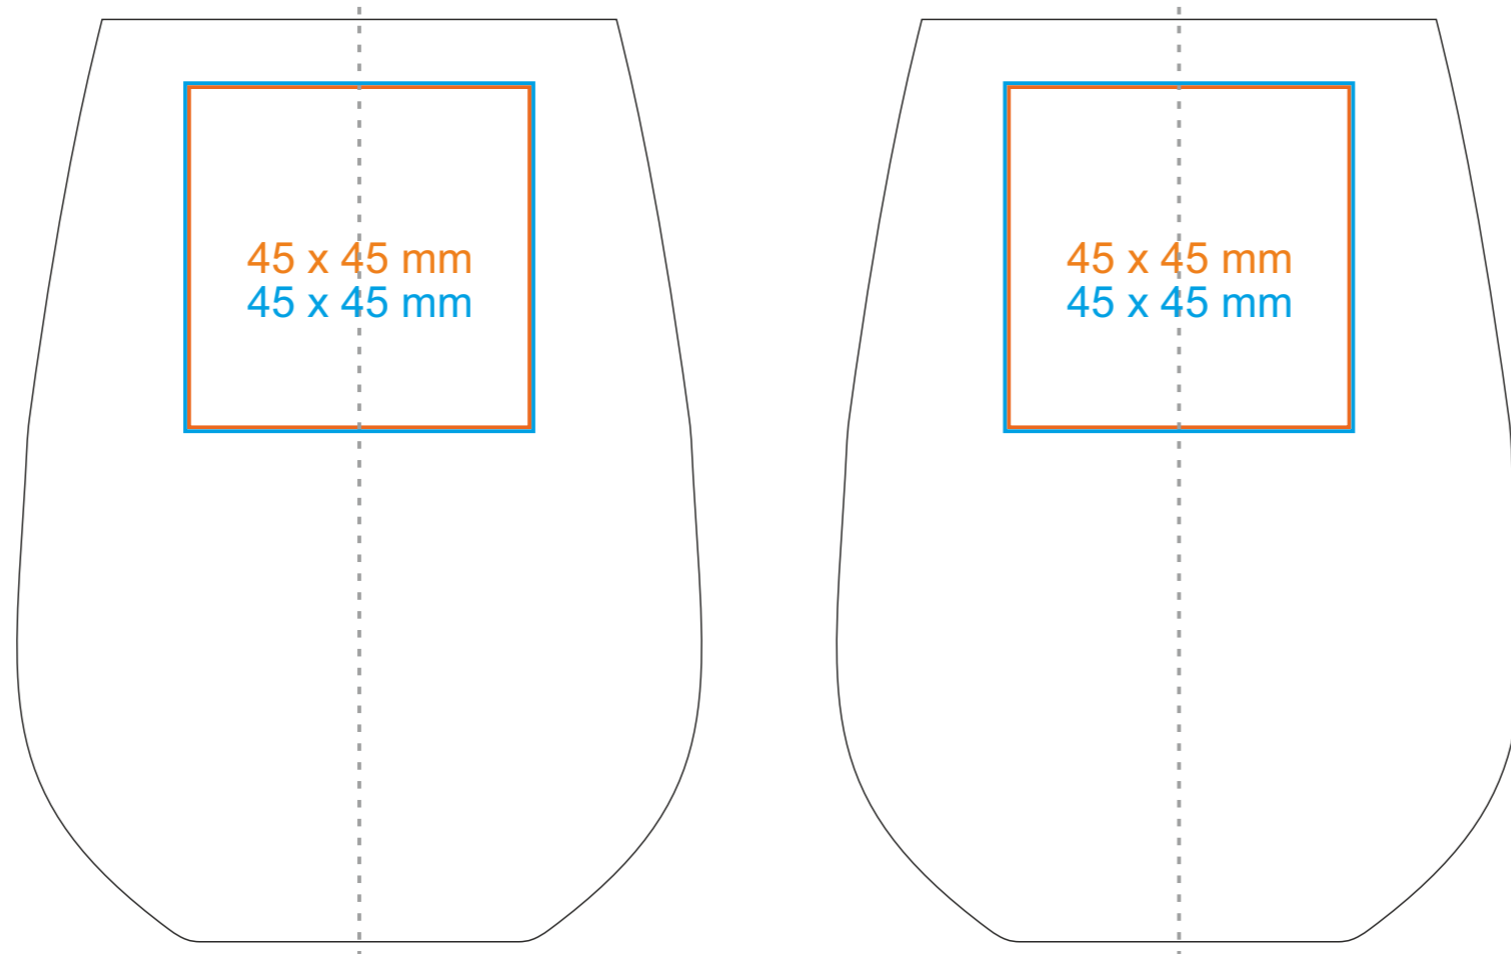

G_526 Frost

500 ml / h: 122 mm / Ø 67 mm

*In the case of projects for transfer print running outside of the standard print area, please contact our sales department.

[How to prepare print material](#)

meaning

- Transfer Print
- Laser Engraver