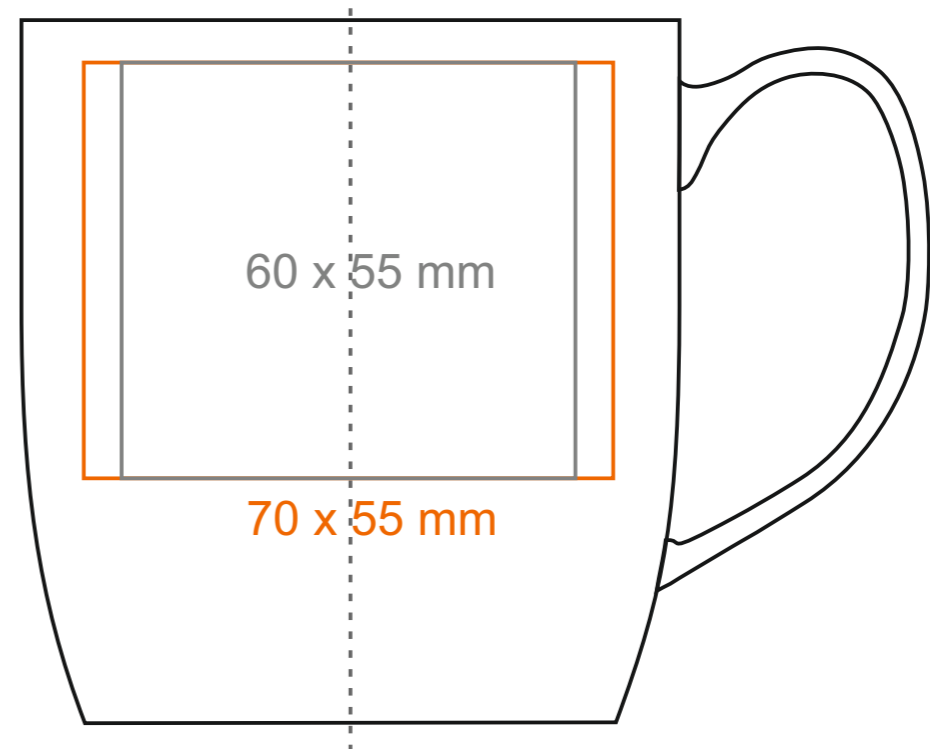

M_122 Decor

360 ml / h: 93 mm / Ø 87 mm

- Imprint on the handle - 50 x 10 mm
- Imprint on the inside - 50 x 20 mm
- Imprint on the bottom inside - Ø 40 mm
- Imprint on the bottom outside - Ø 50 mm

*In the case of projects for transfer print running outside of the standard print area, please contact our sales department.