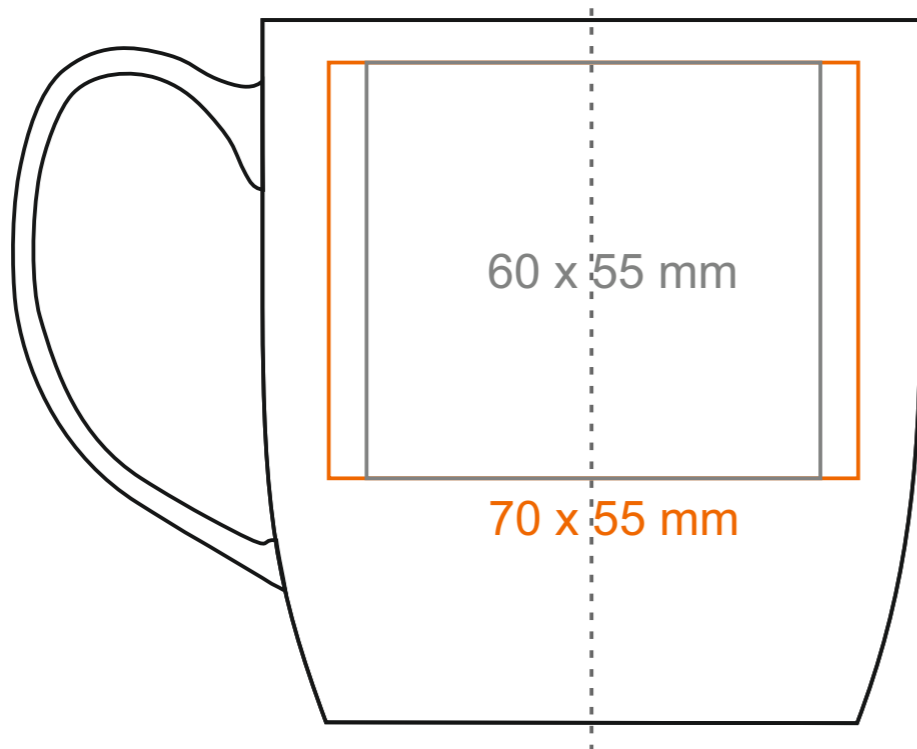

M_122 Decor

360 ml / h: 93 mm / Ø 87 mm

- Imprint on the handle - 50 x 10 mm
- Imprint on the inside - 50 x 20 mm
- Imprint on the bottom inside - Ø 40 mm
- Imprint on the bottom outside - Ø 50 mm

*In the case of projects for transfer print running outside of the standard print area, please contact our sales department.