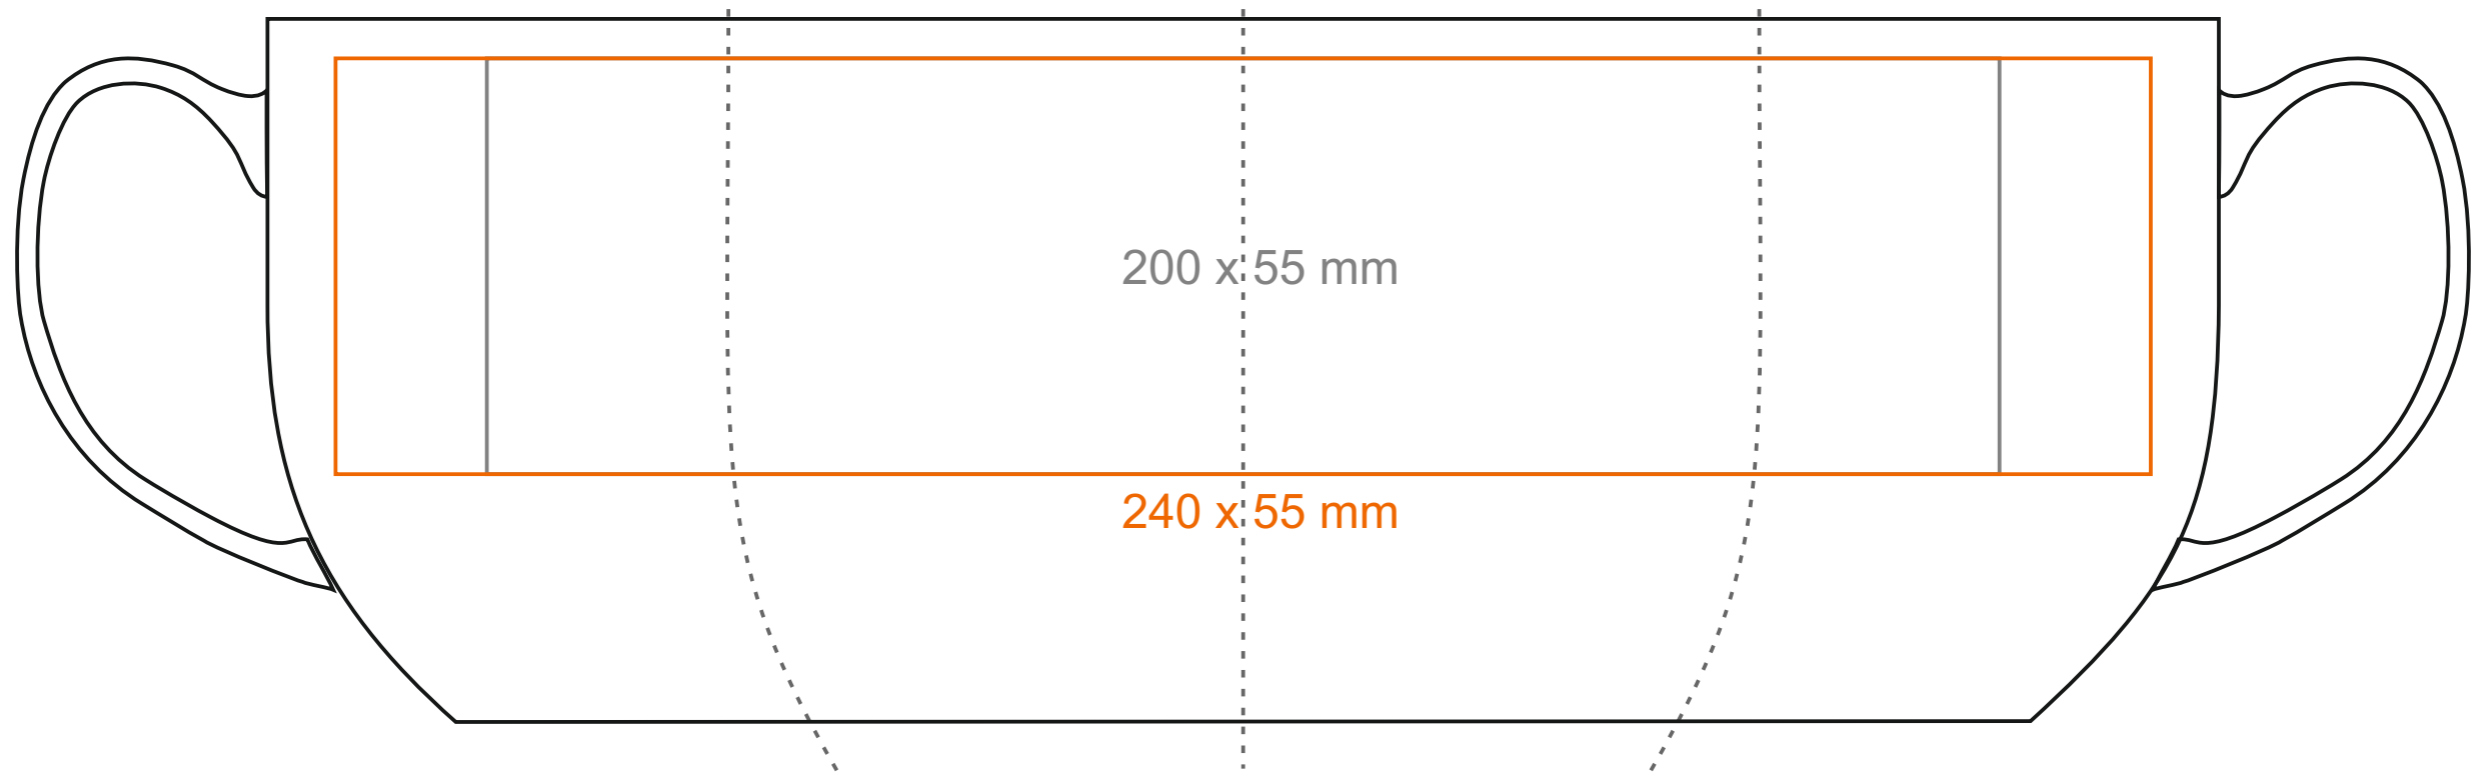

M_122 Decor

360 ml / h: 93 mm / Ø 87 mm

- Imprint on the handle - 50 x 10 mm
- Imprint on the inside - 50 x 20 mm
- Imprint on the bottom inside - Ø 40 mm
- Imprint on the bottom outside - Ø 50 mm

*In the case of projects for transfer print running outside of the standard print area, please contact our sales department.

[How to prepare print material](#)

meaning

- Transfer Print
- Sensitive Touch
- Direct Print