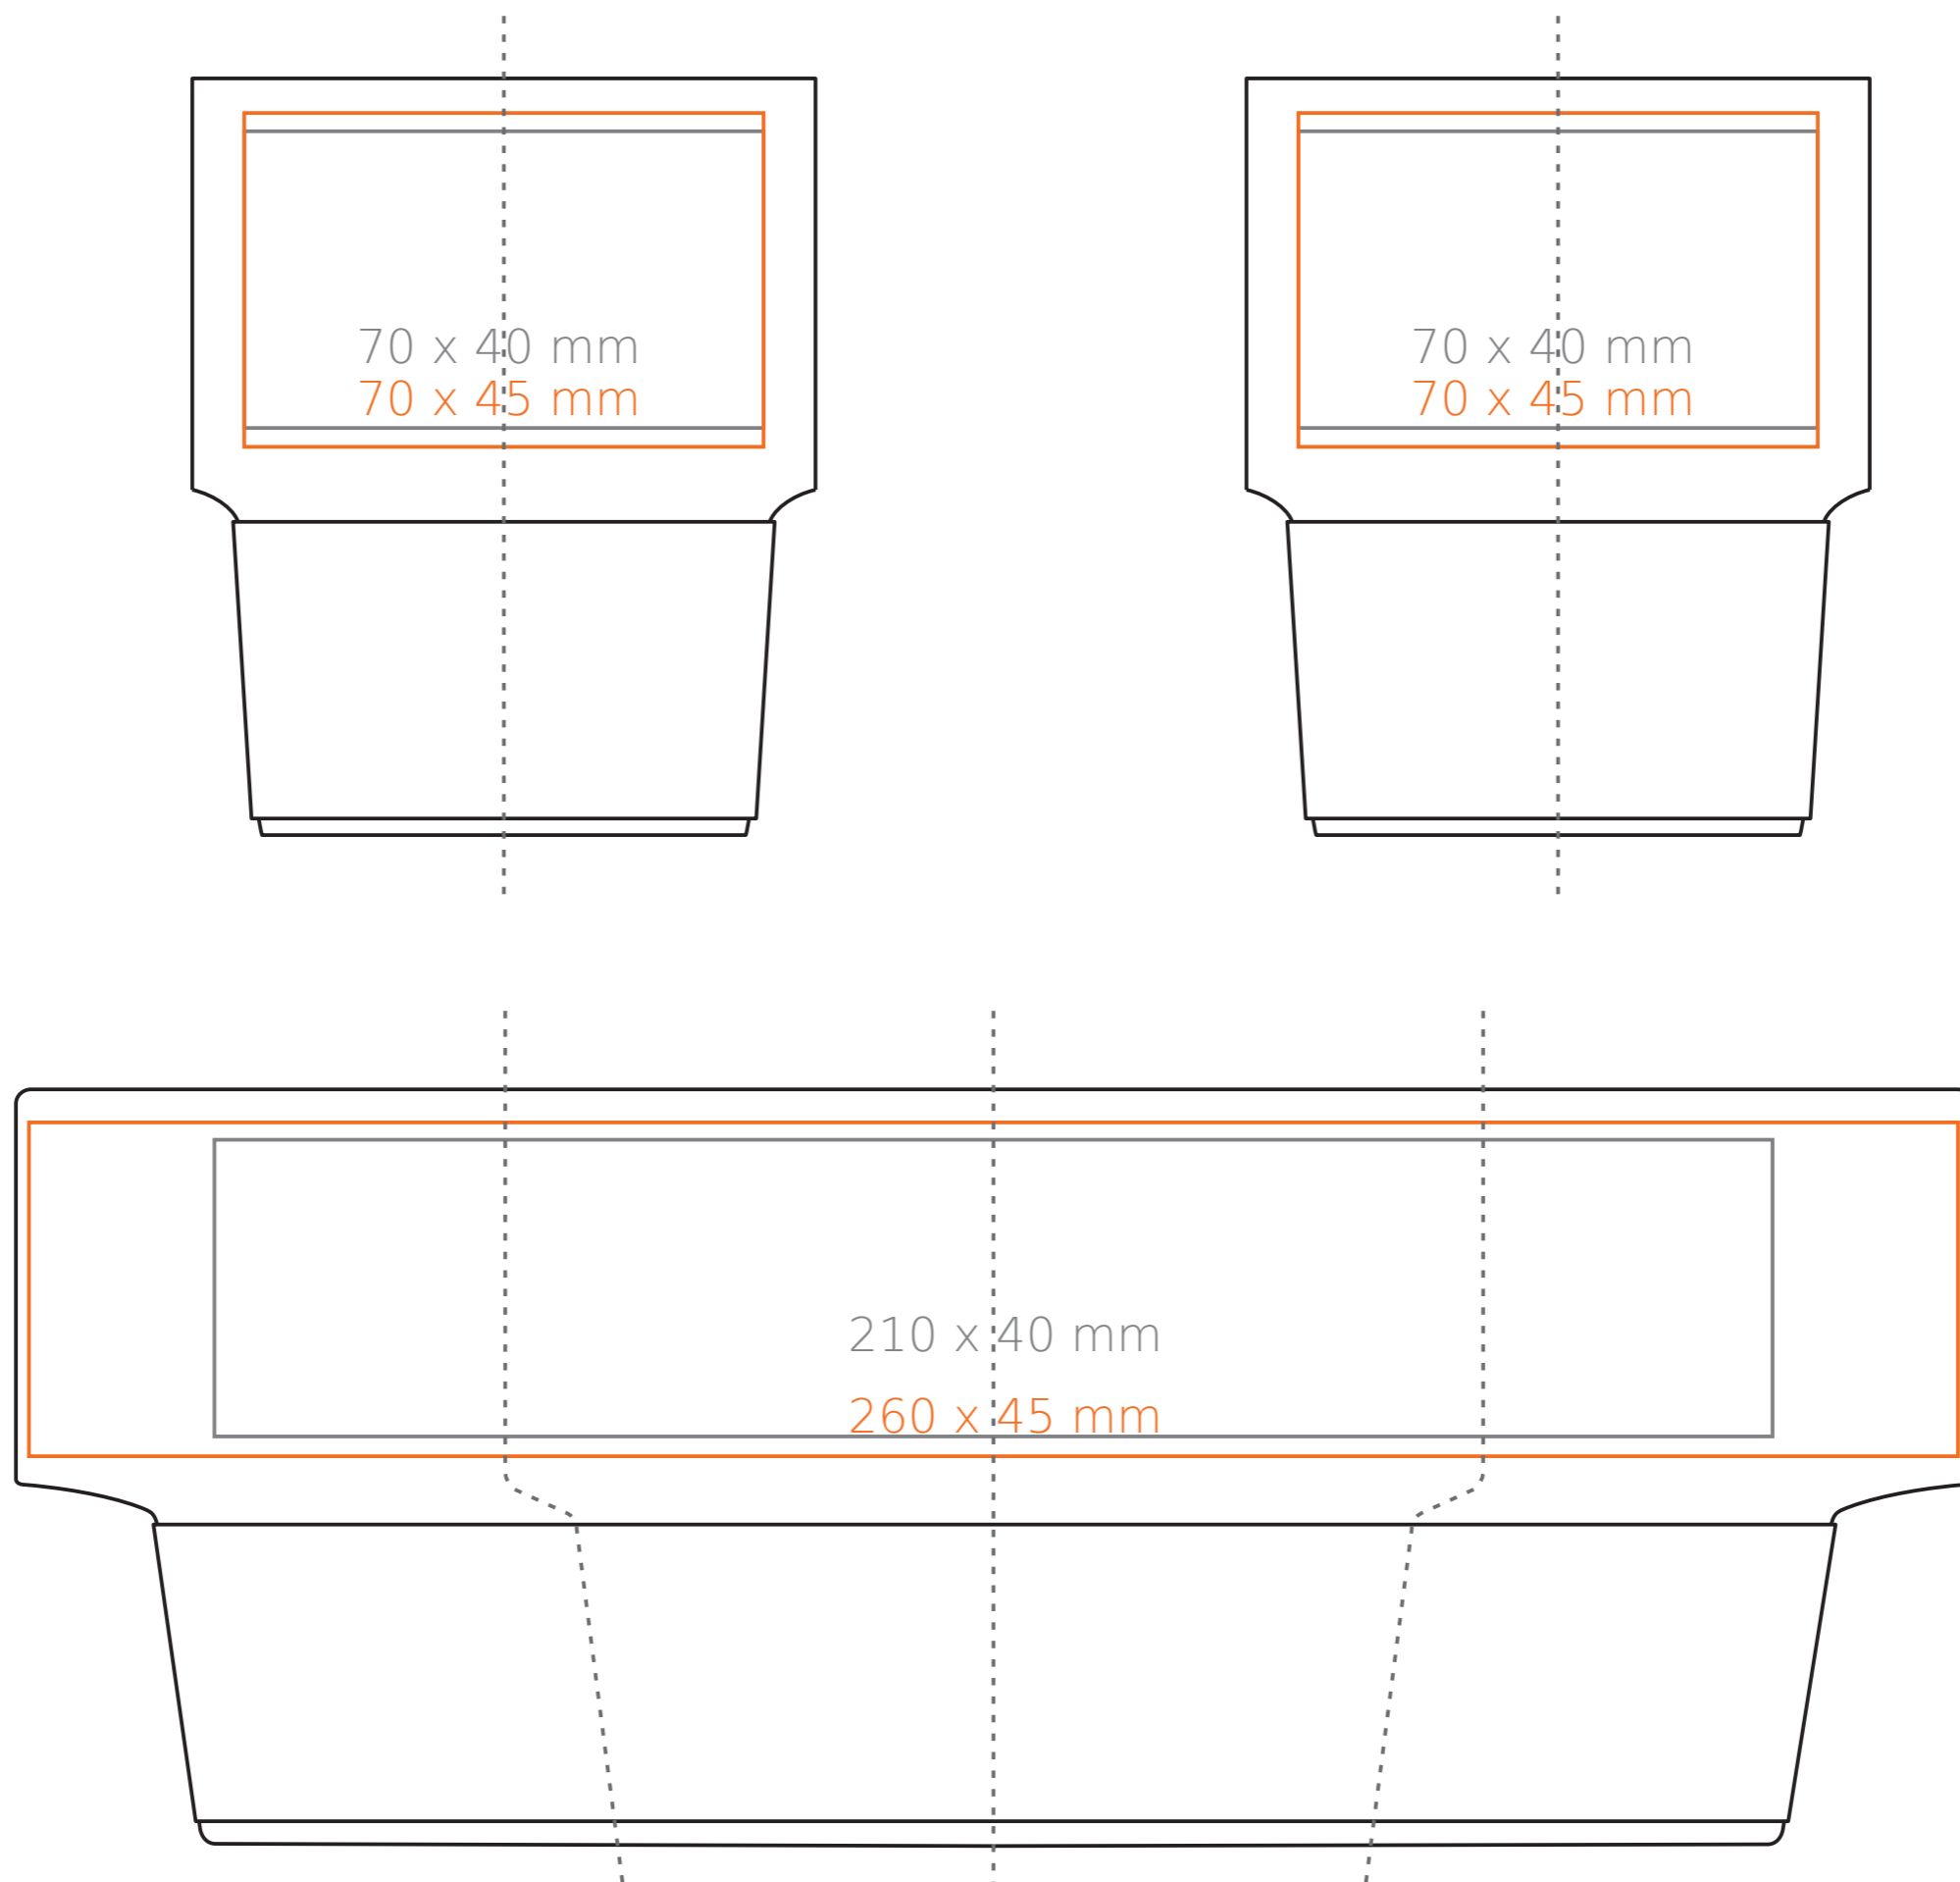

M/147 Freddo Plus

300 ml / h: 102 mm / Ø 84 mm

- | | |
|-------------------------------|--------------|
| Imprint on the inside | - 40 x 15 mm |
| Imprint on the bottom inside | - Ø 35 mm |
| Imprint on the bottom outside | - Ø 45 mm |

*In the case of projects for transfer print running outside of the standard print area, please contact our sales department.

[How to prepare print material](#)

meaning

- Transfer Print
- Sensitive Touch
- Direct Print